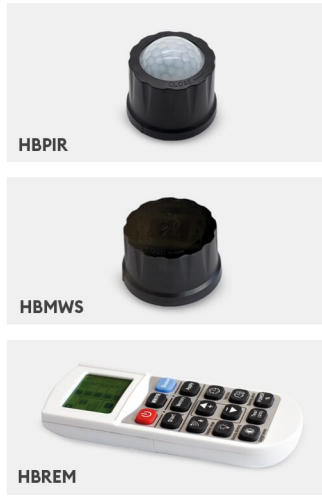

## High bay specification sheet

01604 495 151  
collingwoodlighting.com

- collingwoodled
- /collingwoodlighting
- collingwoodlighting

# Area Bay 38,000lm

240W High bay luminaire